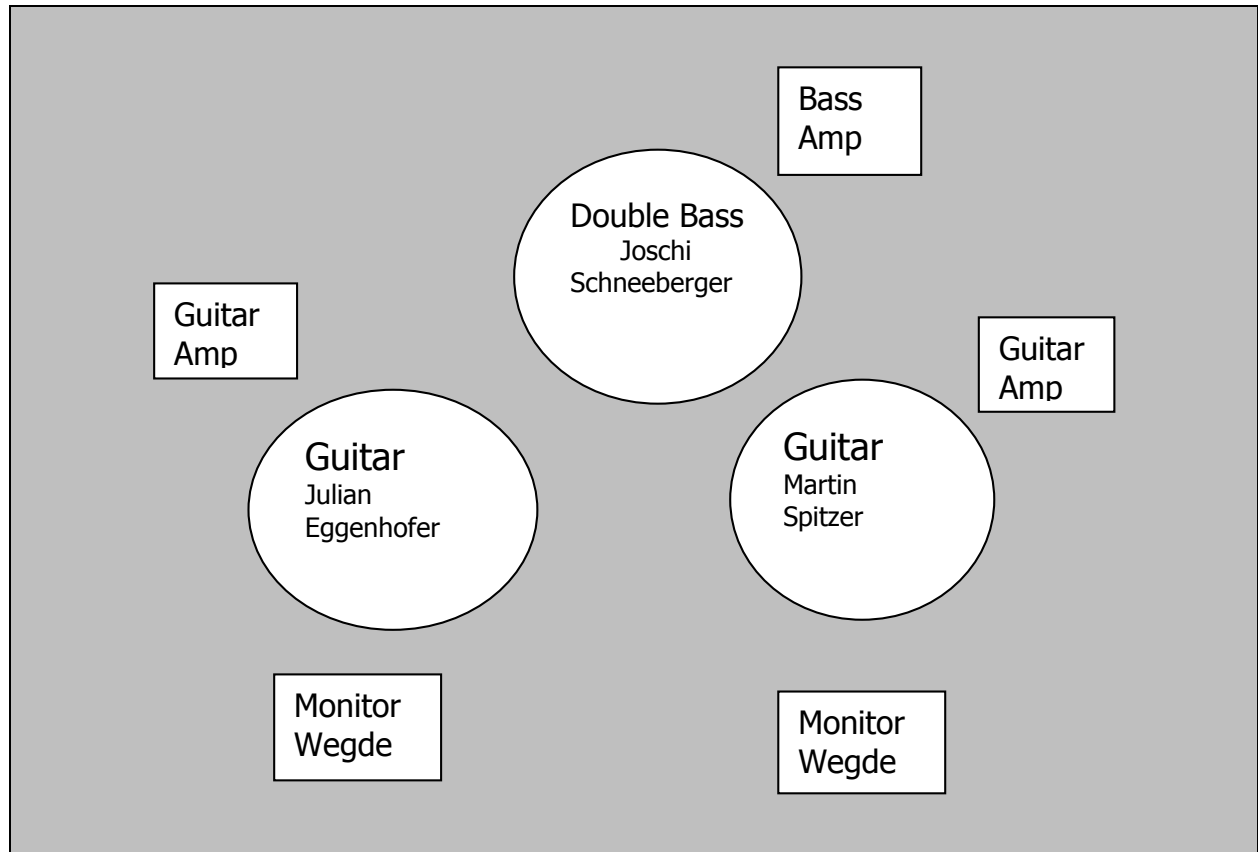

## Joschi Schneeberger Swingtet – Technical Rider and Stage Plan

**Backline:** We bring the guitar amps and the bass amp with us. All amps have integrated DI boxes with XLR connectors.

### **Please provide:**

- PA-System for the audience
- 2 stools without armrests
- 2 distribution boards (3x230V)
- 2 monitor wedges
- 2 mic stands for the guitars (small ones if possible)
- 1 mic stand for the announcement mic
- 2 condenser mics for miking the guitars (if condenser mics are not available 2 Shure SM57)
- 1 Shure SM58 or similar for the announcements

### **Infos for the technician:**

We play acoustic guitars with built-in pickups straight to our amps. Please mix the signals of the microphones in front of the guitars with the pickup signals from our amps. 70% microphone and 30% pickup sound. Bass signal comes straight from the DI box off the bass amp.