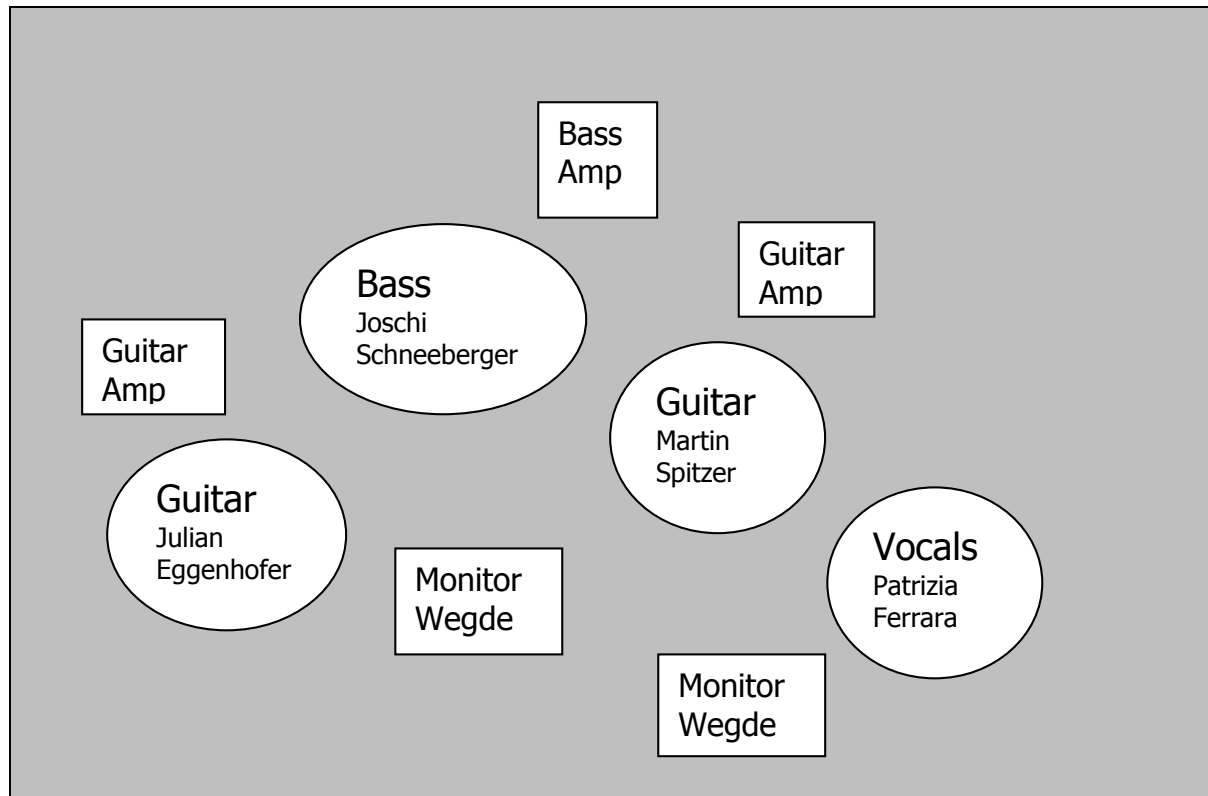

## Technical Rider and Stage Plan

**Backline:** We bring the guitar amps and the bass amp with us. All amps have integrated DI boxes with XLR connectors.

### **Please provide:**

- PA-System for the audience
- 2 stools without armrests
- 2 distribution boards (3x230V)
- 2 monitor wedges
- 2 mic stands for the guitars (small ones if possible)
- 1 mic stand for the vocal mic
- 2 condenser mics for miking the guitars (if condenser mics are not available 2 Shure SM57)
- 1 Shure Beta58 or SM58 for the vocals

### **Infos for the technician:**

We play acoustic guitars with built-in pickups straight to our amps. Please mix the signals of the microphones in front of the guitars with the pickup signals from our amps. 70% microphone and 30% pickup sound. Bass signal comes straight from the DI box off the bass amp.